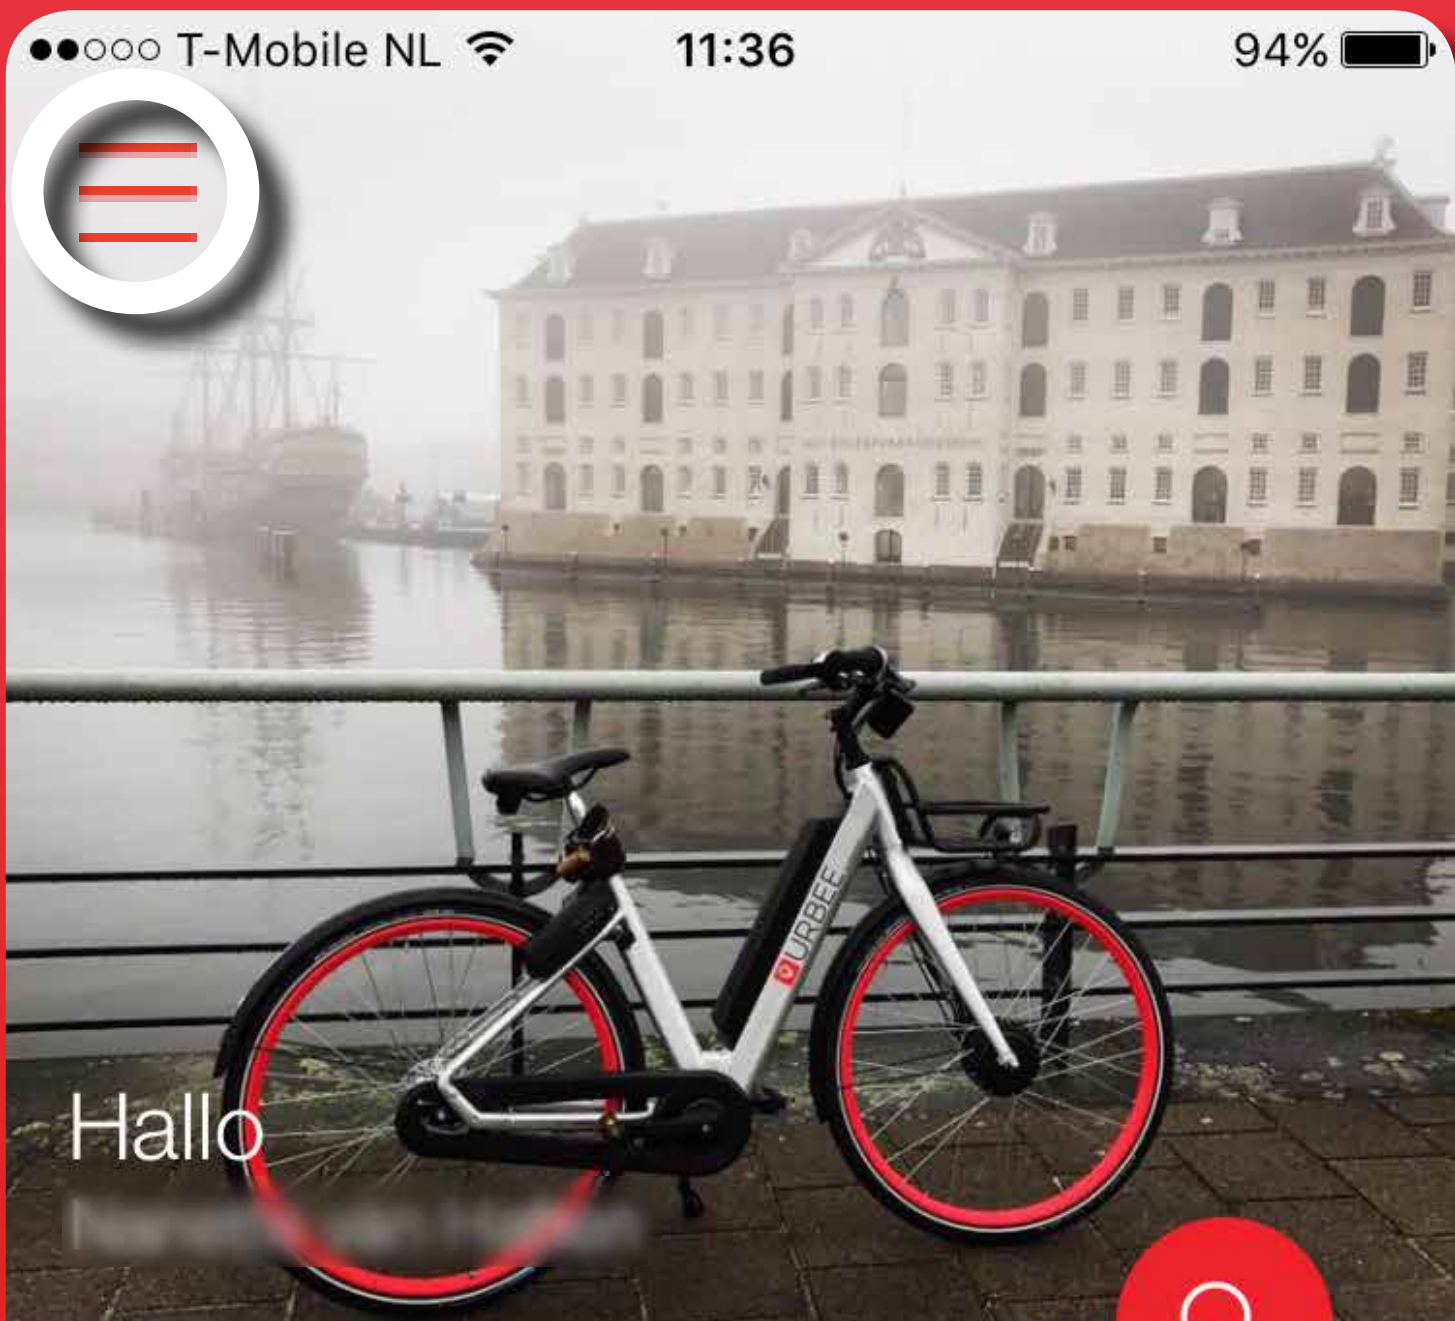

# PREAUTHORIZED PAYMENT

Any difficulties?

Call customersupport +31 850 653 428

Press this button to make a reservation.

Zoek en reserveer diensten bij u in de buurt.

Hoe werkt het?

**OPEN THE URBEE APP**

Choose 'Vervoersmiddelen'  
to book a e-bike.

Choose the station where you want to book an e-bike

Begindatum  
26 sep. 2017  
11:15

Looptijd:  
1 u

Einddatum  
26 sep. 2017  
12:15

**E-Bike**

**Htel Amsterdam**  
Teilingen 9, Amsterdam

⚡  
**€ 2,00**  
Per uur incl. BTW